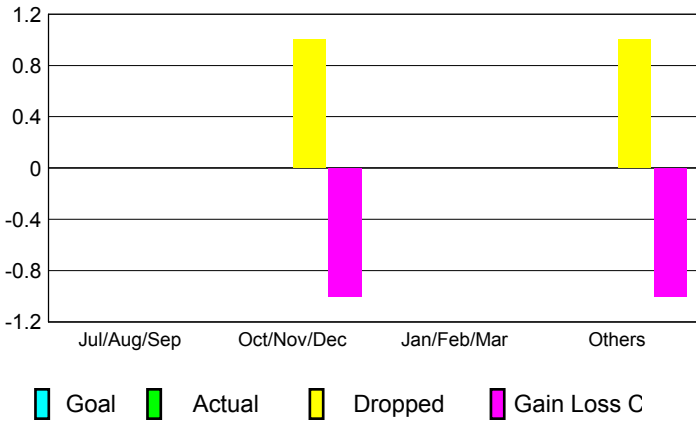

GMT: **GARY ANDERSON**

Location: **ILLINOIS**

GMT CA: **1**

**CLUBS**

Month	New Club Goal	Actual New Clubs	Actual Dropped Clubs	Gain/Loss of Clubs
<b>2012-2013</b>				
Jul/Aug/Sep		0	0	0
Oct/Nov/Dec		0	1	-1
Jan/Feb/Mar		0	0	0
Apr/May/June		0	1	-1
<b>Totals</b>		<b>0</b>	<b>2</b>	<b>-2</b>

**Club Results 2012-2013**  
Goal, New, Dropped, Gain/Loss

**YTD Status Quo Clubs 2012-2013**

Status Quo Clubs Compared to Status Quo Members

**Club Gain/Loss 2012-2013**

**MEMBERSHIP**

Month	Net Memb Goal	Actual New Memb	Actual Dropped Memb	Gain/Loss of Memb
<b>2012-2013</b>				
Jul/Aug/Sep		27	38	-11
Oct/Nov/Dec		29	54	-25
Jan/Feb/Mar		20	28	-8
Apr/May/June		17	67	-50
<b>Totals</b>		<b>93</b>	<b>187</b>	<b>-94</b>