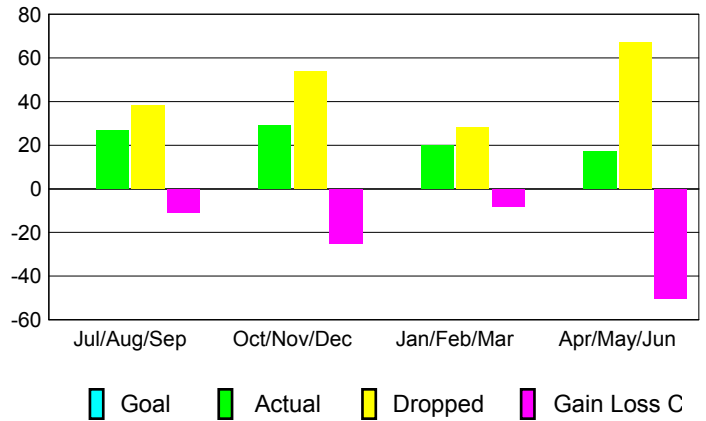

GMT: **GARY ANDERSON**

Location: **ILLINOIS**

GMT CA: **1**

**CLUBS**

Month	New Club Goal	Actual New Clubs	Actual Dropped Clubs	Gain/Loss of Clubs
<b>2012-2013</b>				
Jul/Aug/Sep		0	0	0
Oct/Nov/Dec		0	1	-1
Jan/Feb/Mar		0	0	0
Apr/May/June		0	1	-1
<b>Totals</b>		<b>0</b>	<b>2</b>	<b>-2</b>

**Club Results 2012-2013**  
Goal, New, Dropped, Gain/Loss

**YTD Status Quo Clubs 2012-2013**

Status Quo Clubs Compared to Status Quo Members

**Club Gain/Loss 2012-2013**

**MEMBERSHIP**

Month	Net Memb Goal	Actual New Memb	Actual Dropped Memb	Gain/Loss of Memb
<b>2012-2013</b>				
Jul/Aug/Sep		27	38	-11
Oct/Nov/Dec		29	54	-25
Jan/Feb/Mar		20	28	-8
Apr/May/June		17	67	-50
<b>Totals</b>		<b>93</b>	<b>187</b>	<b>-94</b>

**Membership Results 2012-2013**  
Goal, New, Dropped, Gain/Loss

**Gender Comparison 2012-2013**

**Membership Gain/Loss 2012-2013**